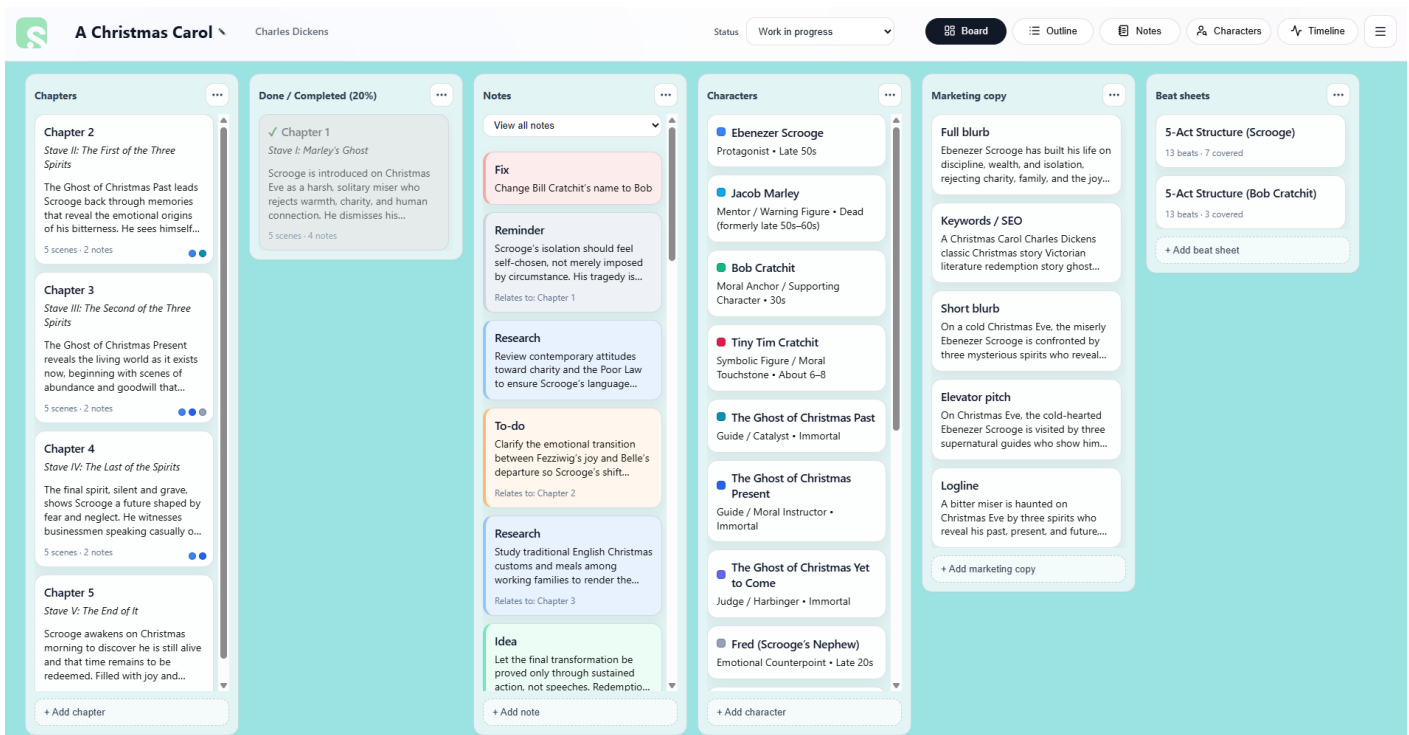

Understanding the Board View

The **Board View** is the main workspace in Scryla.

Each column represents a different type of planning element, such as:

- Chapters
- Scenes
- Notes
- Characters
- Marketing copy
- Beat sheets

You can drag and reorder items within each column to keep your project organised as your story evolves.

Cards can be **archived instead of deleted**, allowing you to keep alternate ideas without losing them.

Note: If you do wish to delete a card, you must archive it first. Scryla protects against accidental deletion so that you never lose something you later need access to. Cards can sit safely in your archive, or you can permanently delete them.